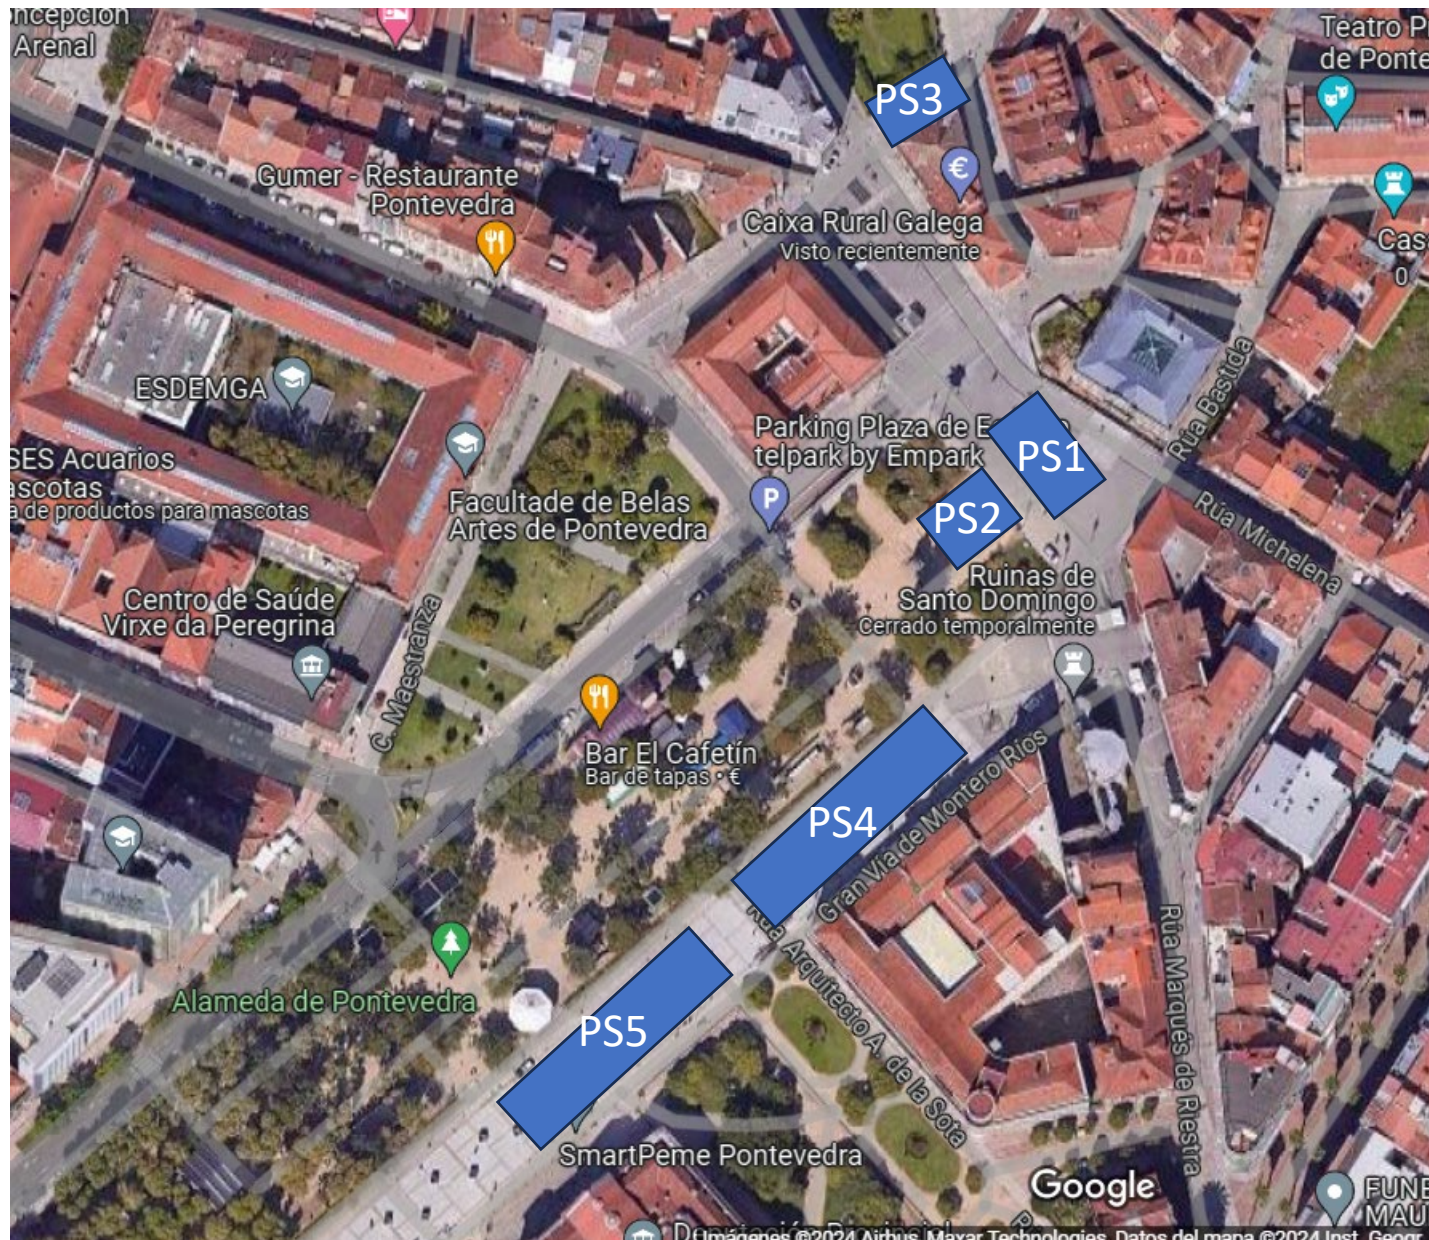

2024

FEIRA DA SAÚDE E BENESTAR  
PONTESÁN

Concello  
de Pontevedra

Deputación  
de Pontevedra

XUNTA  
DE GALICIA

CONSELLERÍA  
DE SANIDADE

SERVIZO  
GALEGO  
DE SAÚDE

A group of people, including men and women, are gathered around a table in a gymnasium. The table is covered with various items, including water bottles, coffee cups, and snacks. In the background, there are metal bleachers and a sign that reads "BALONMÁN". The scene is lit with bright overhead lights, creating a professional and organized atmosphere.

# UBICACIÓN ZONAS